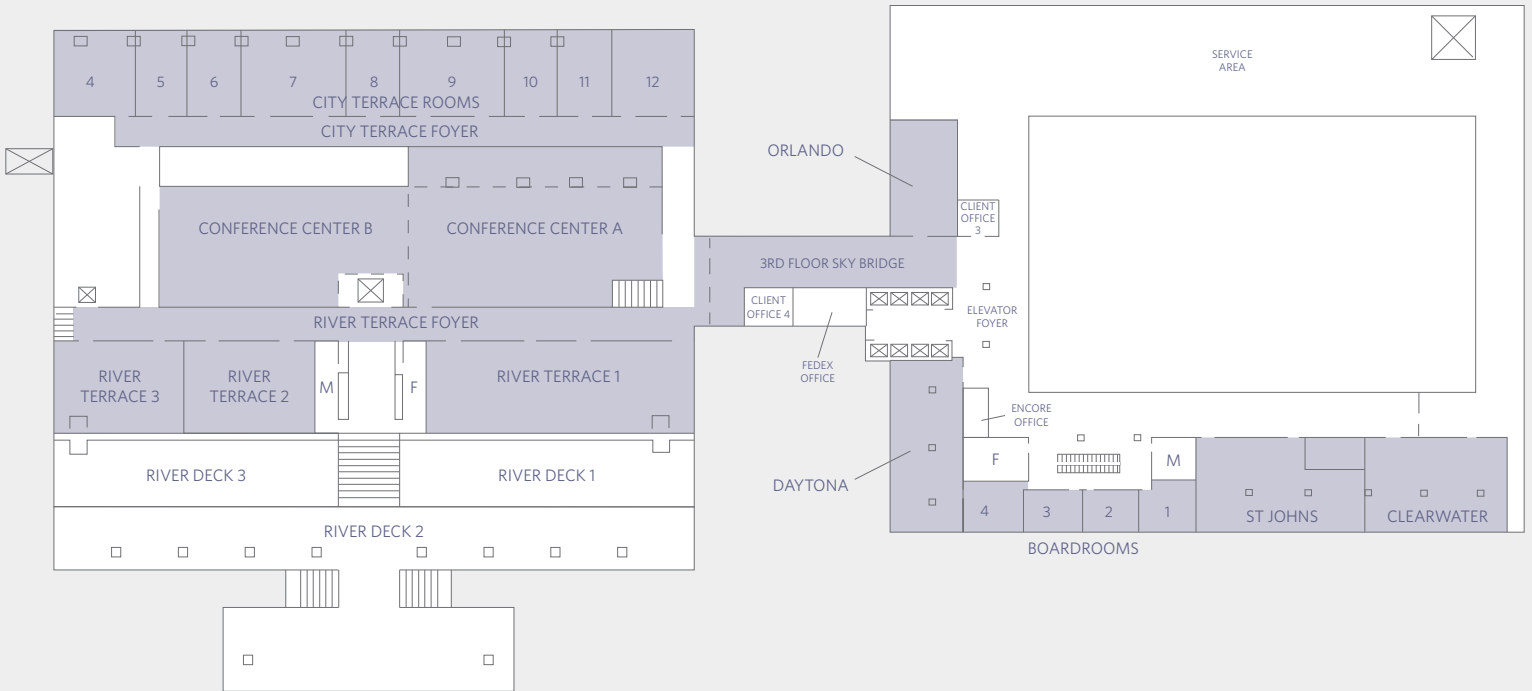

FLOOR PLAN
 Third Floor

HYATT REGENCY JACKSONVILLE
225 East Coastline Drive
Jacksonville, Florida 32202
T +1 904 588 1234
F +1 904 633 9988
jacksonville.regency.hyatt.com

FLOOR PLAN
Fourth Floor